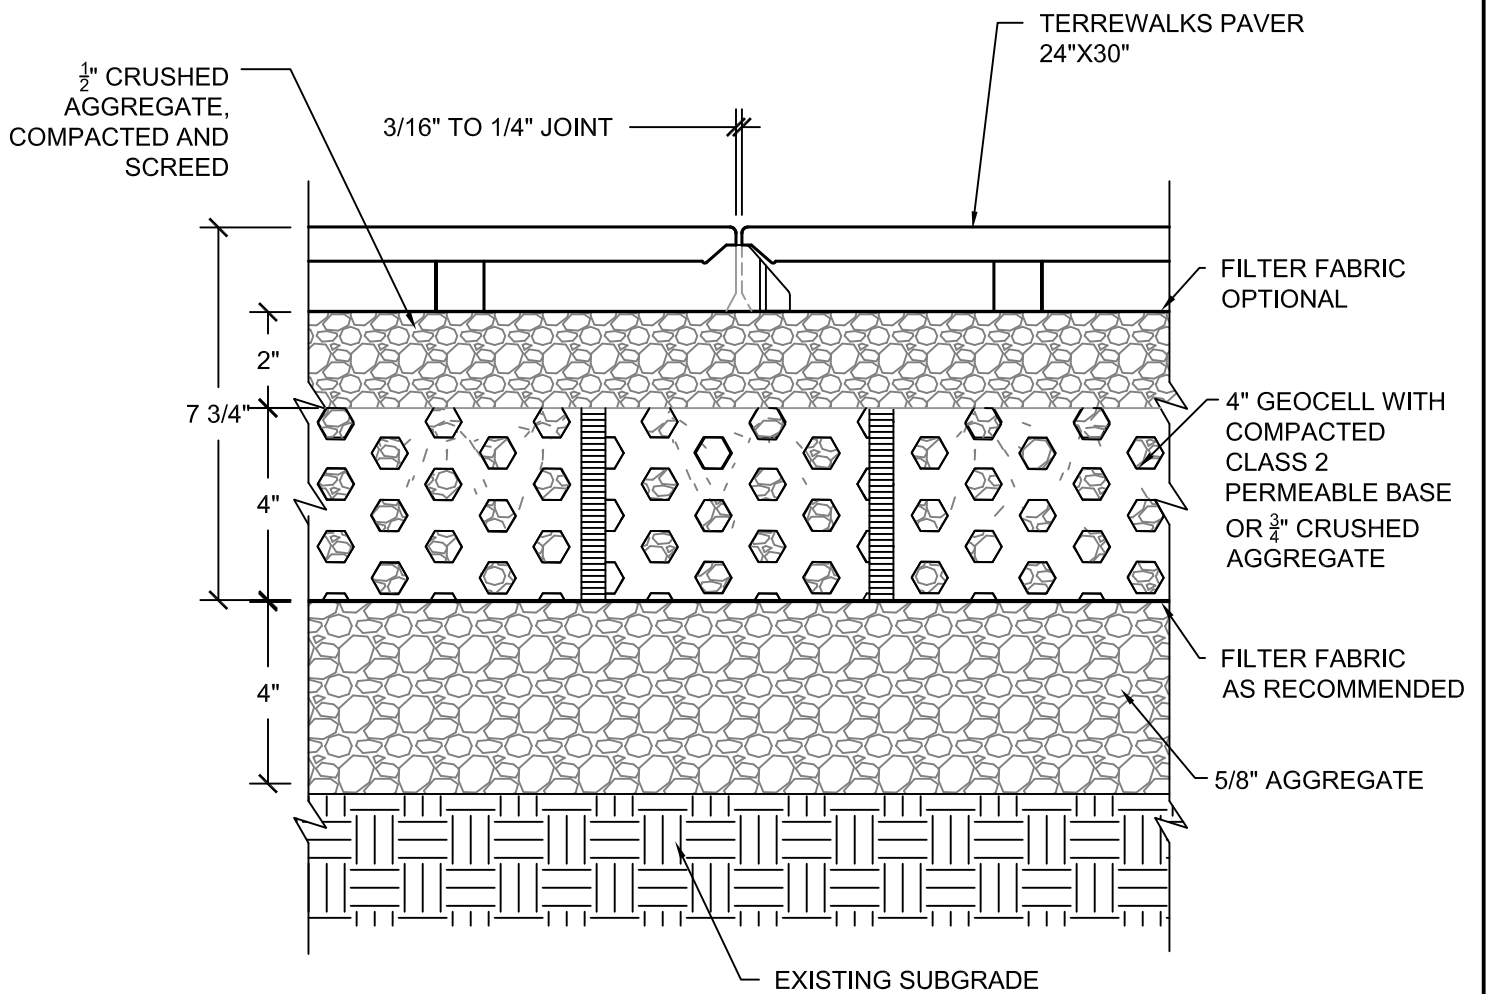

TERRECON™

10061 TALBERT AVE. SUITE 200 FOUNTAIN VALLEY, CA 92708 | 714-964-1400
www.terrecon.com

DRAWN BY:
Fernando C.

DATE:
11-6-2013

DRAWING TITLE:
TERREWALKS
GEOCELL INSTALLATION

SCALE:
NOT TO SCALE

REV. #:
SHEET #:
1