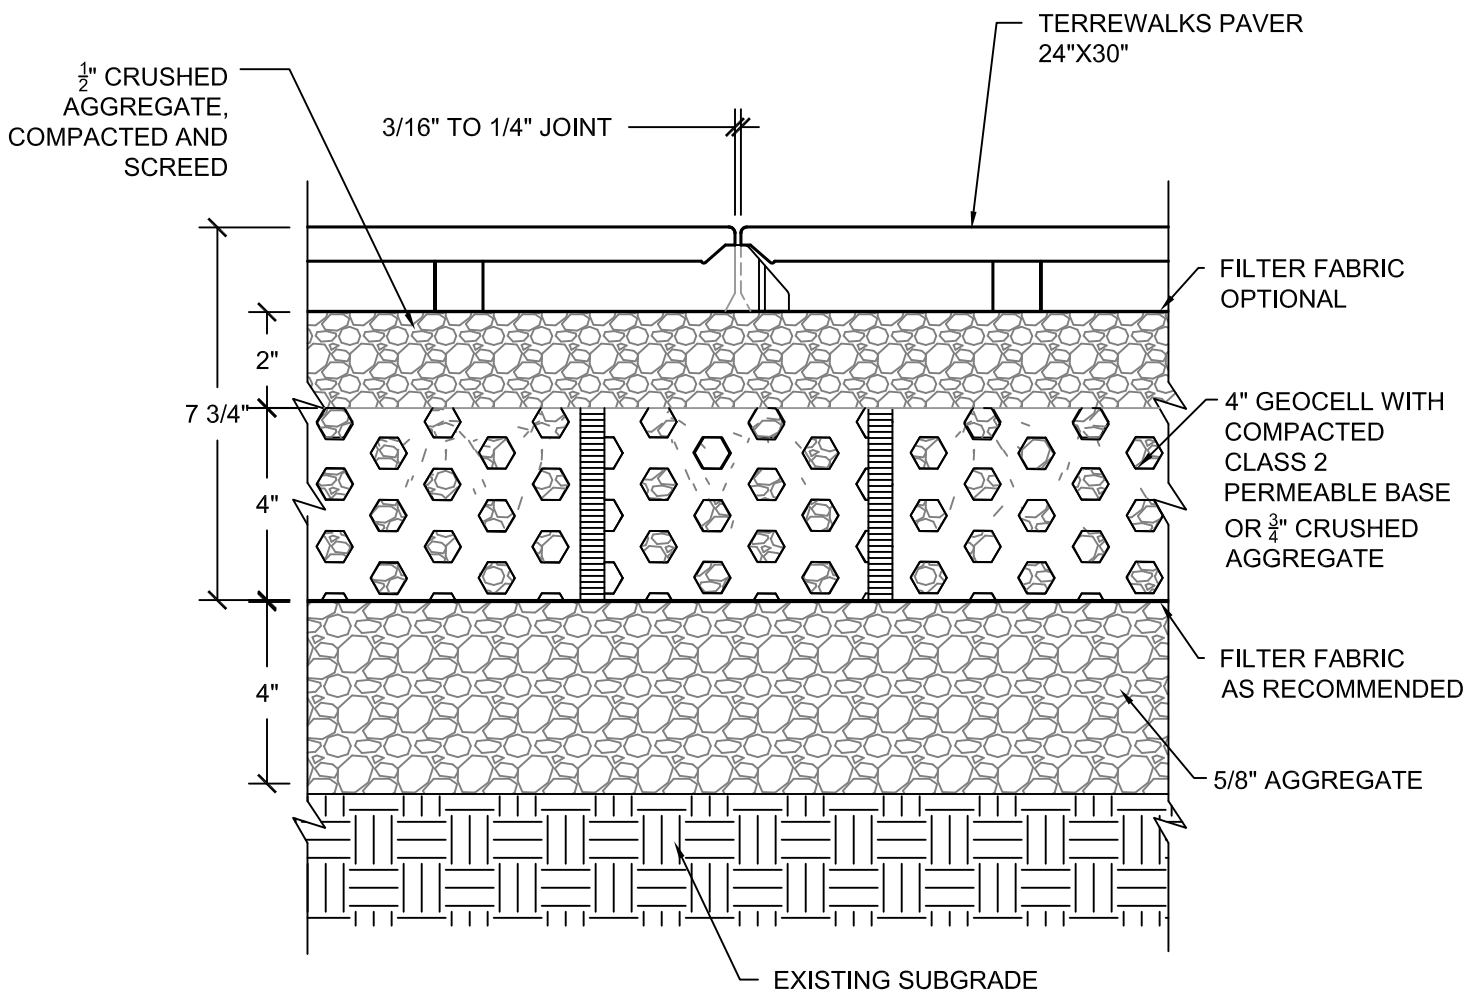

# TERRECON™

10061 TALBERT AVE. SUITE 200 FOUNTAIN VALLEY, CA 92708 | 714-964-1400  
www.terrecon.com

DRAWN BY:  
Fernando C.

DATE:  
11-6-2013

DRAWING TITLE:  
TERREWALKS  
GEOCELL INSTALLATION

SCALE:  
NOT TO SCALE